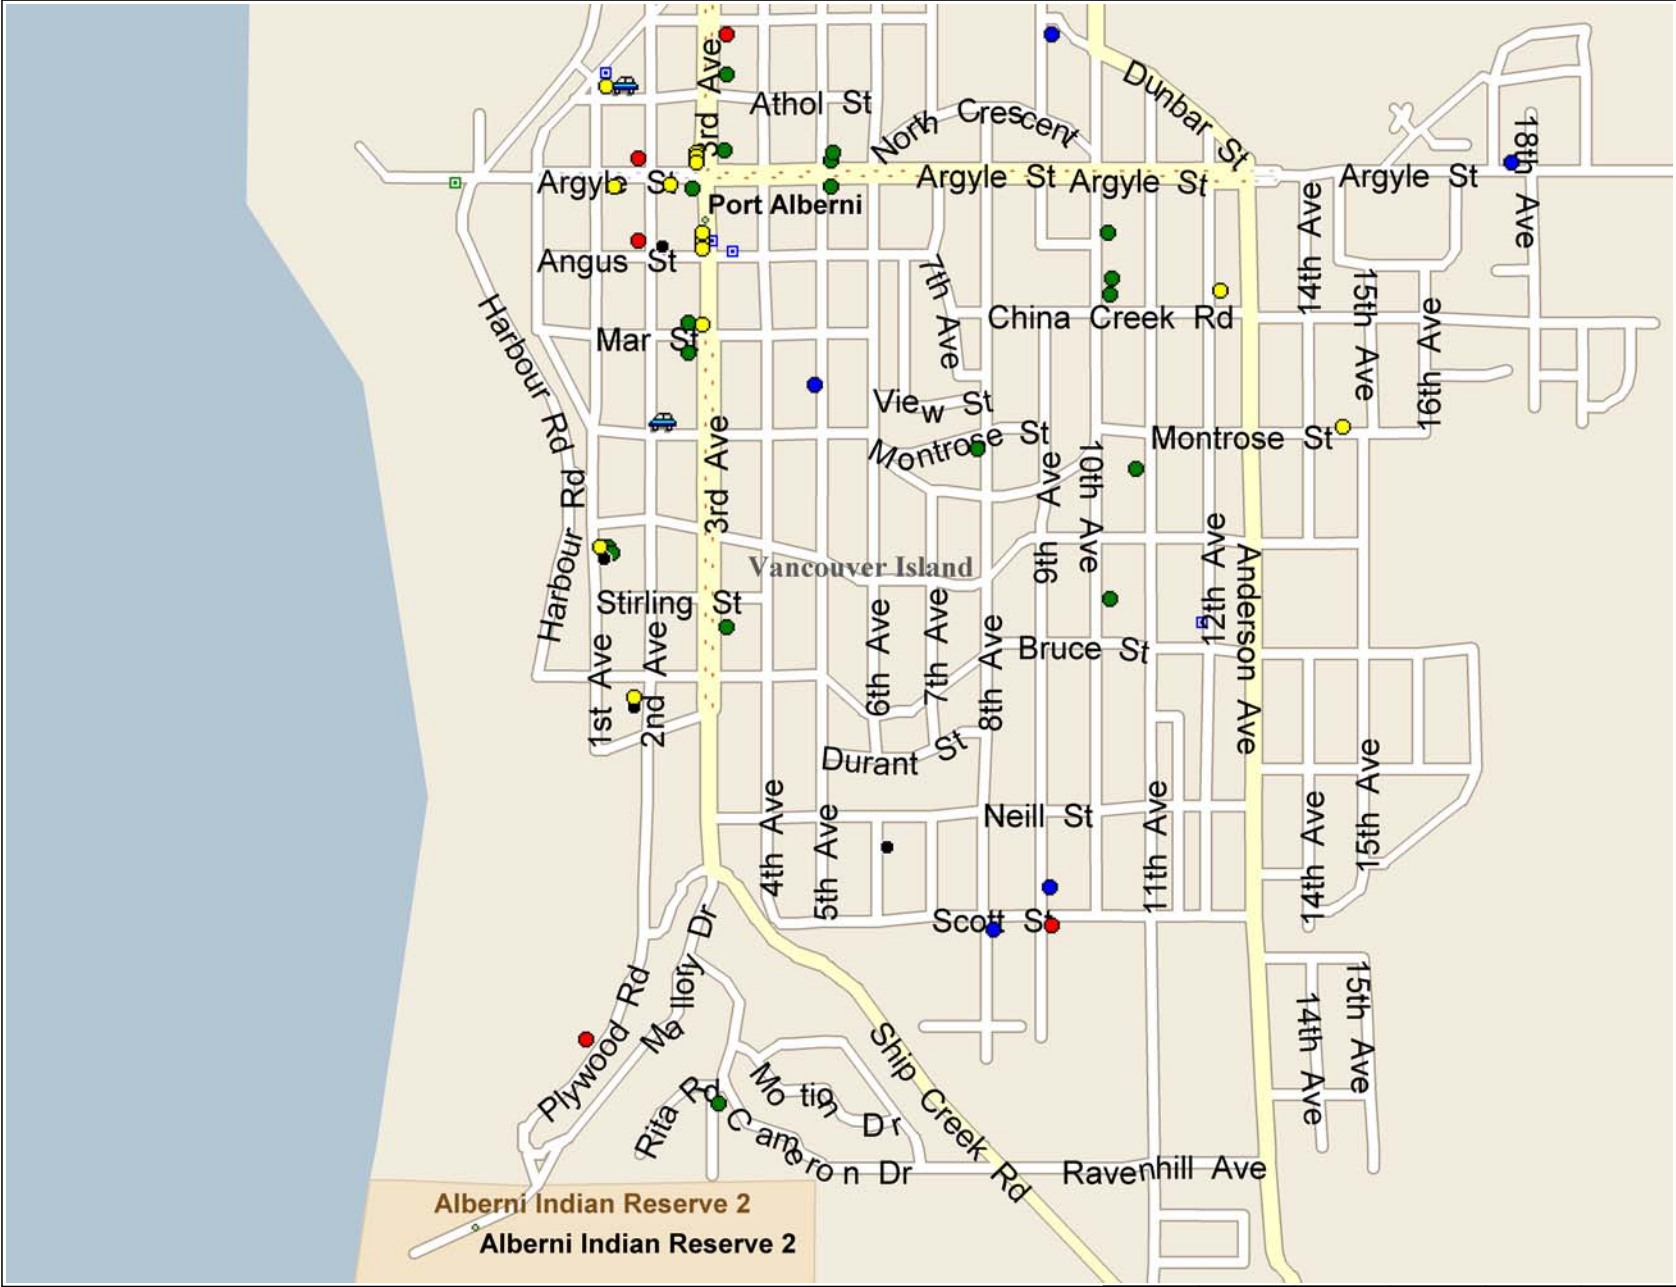

Oct 2016 South Port Alberni, BC

- Pushpins**
- Theft from Auto
 - Auto Theft
 - Suspicious Event
 - B&E
 - Drug Activity
 - Mischief
 - Other Theft
 - My pushpins

Copyright © and (P) 1988–2008 Microsoft Corporation and/or its suppliers. All rights reserved. <http://www.microsoft.com/streets/>
 Certain mapping and direction data © 2008 NAVTEQ. All rights reserved. The Data for areas of Canada includes information taken with permission from Canadian authorities, including: © Her Majesty the Queen in Right of Canada, © Queen's Printer for Ontario. NAVTEQ and NAVTEQ ON BOARD are trademarks of NAVTEQ. © 2008 Tele Atlas North America, Inc. All rights reserved. Tele Atlas and Tele Atlas North America are trademarks of Tele Atlas, Inc. © 2008 by Applied Geographic Systems. All rights reserved.