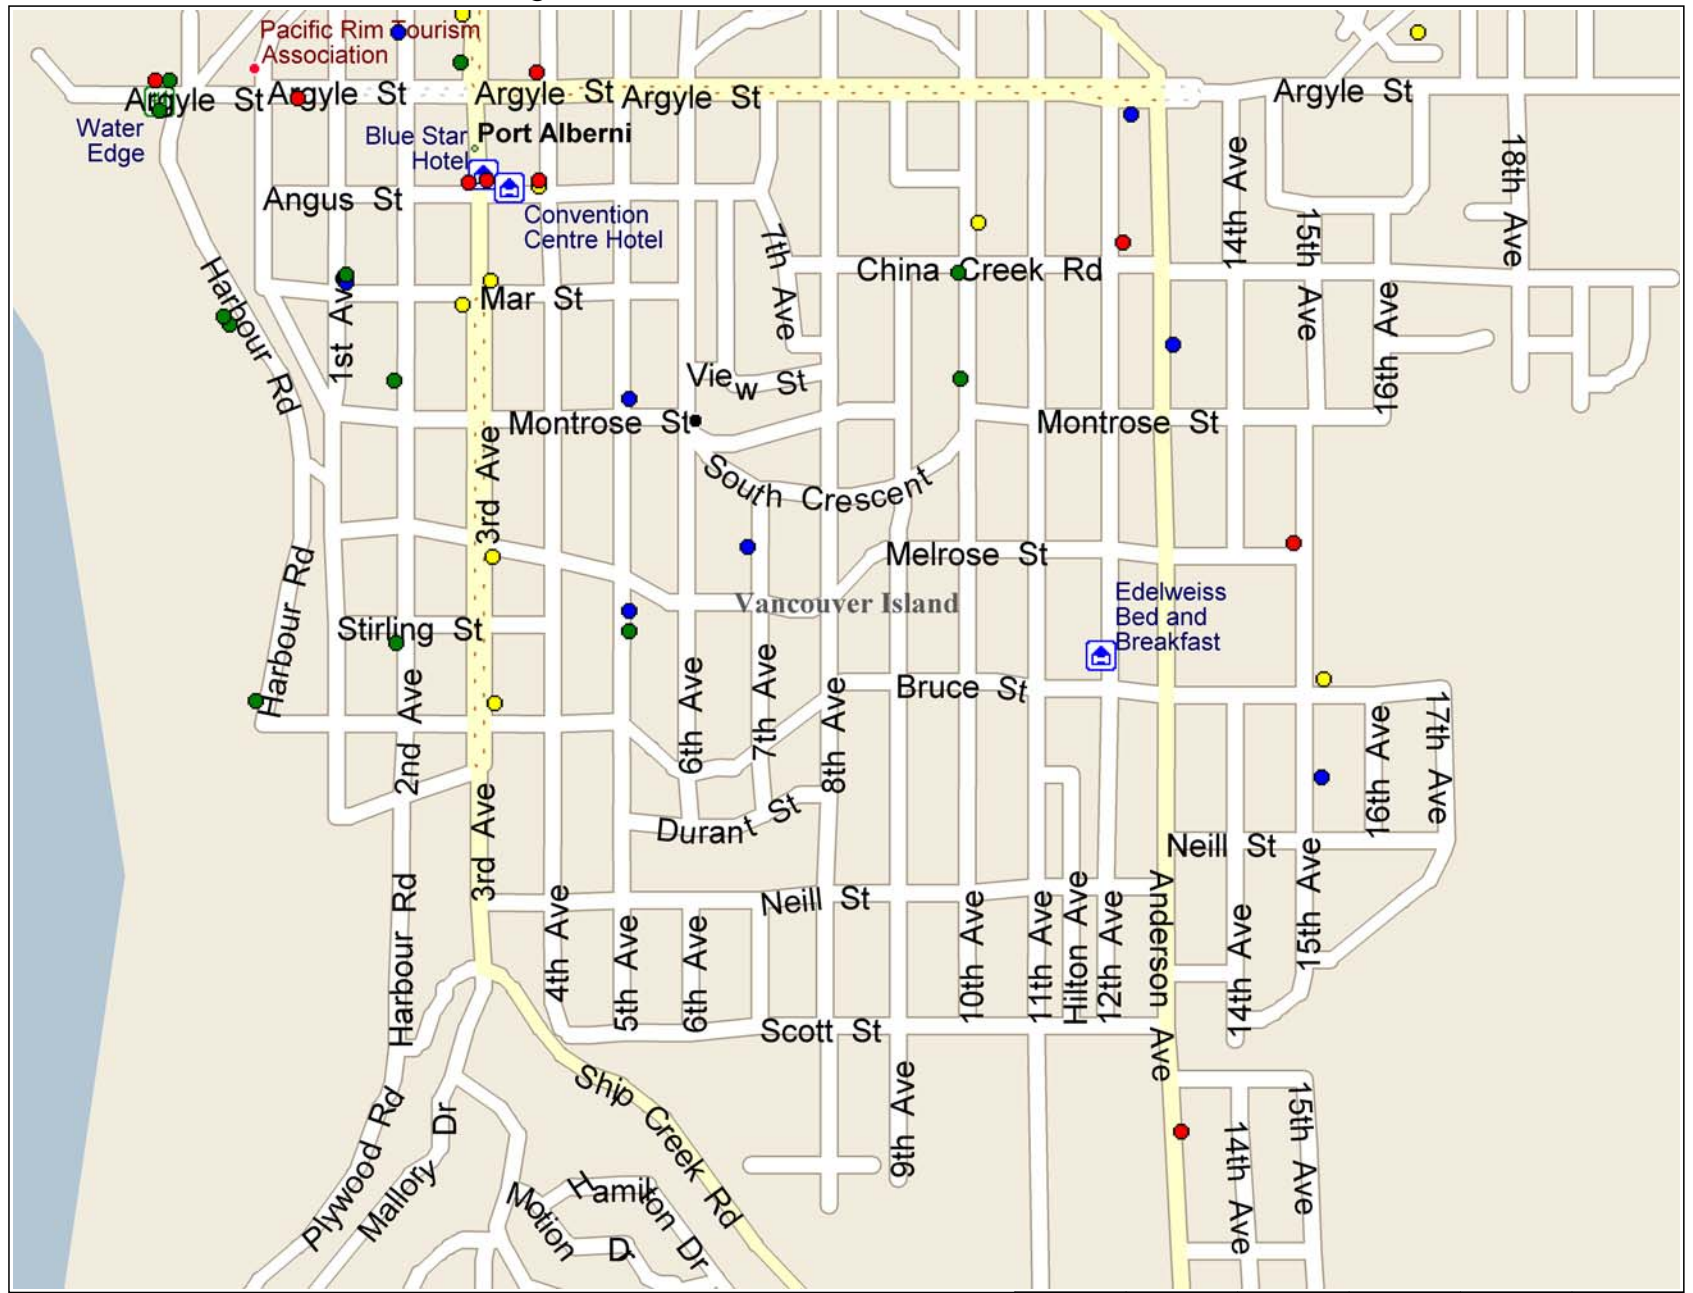

# August 2016 Port Alberni, BC

## Pushpins

- Theft from Auto
- Auto Theft
- Suspicious Event
- B&E
- Drug Activity
- Mischief
- Other Theft
- My pushpins

0 mi 0.2 0.4 0.6